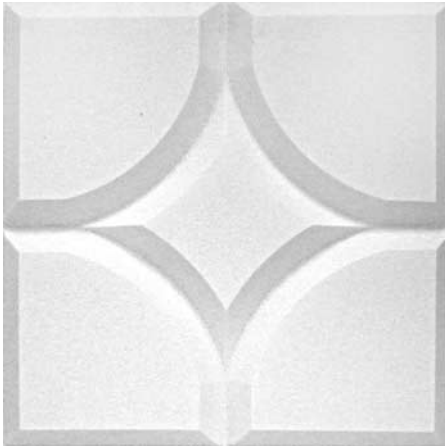

# CONTOUR® Wall and Ceiling Tiles

- New Patterns
- Optimum Acoustical Control
- Exceptional Light Reflectancy

Crosspoint

Allusion

Mosaic

Matrix 2

Now available in four new patterns, CONTOUR Wall and Ceiling Tiles come in several subtle to dramatic sculpted designs that can easily be mixed and matched to create a unique look. Custom patterns and color matching are also available for creating a breathtaking signature ceiling.

Surface	Dimension	Features
4 new and 10 current standard patterns, 4 standard colors	24" x 24" x 1-5/8" 24" x 24" x 2-3/8"	NRC from 0.65 to 1.20, CAC of 34 with backerboard, LR of 0.86, fire-retardant, lightweight, Hypalon® coated