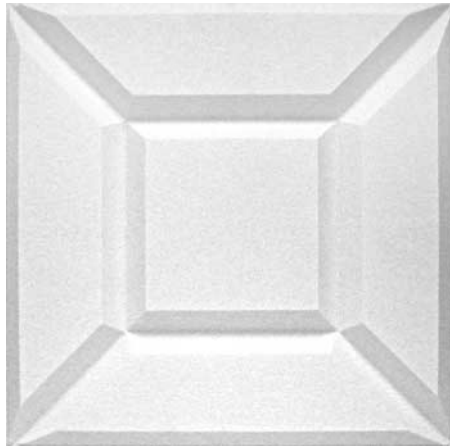

# CONTOUR® Wall and Ceiling Tiles

- New Patterns
- Optimum Acoustical Control
- Exceptional Light Reflectancy

Crosspoint

Allusion

Mosaic

Matrix 2

Now available in four new patterns, CONTOUR Wall and Ceiling Tiles come in several subtle to dramatic sculpted designs that can easily be mixed and matched to create a unique look. Custom patterns and color matching are also available for creating a breathtaking signature ceiling.

CONTOUR tiles add distinction, value and outstanding acoustical control to offices, call centers, lobbies, entertainment facilities, conference rooms, entries and retail stores among others.

illbruck's CONTOUR tiles are available in two different versions—wall and ceiling tiles. CONTOUR Ceiling Tiles are easy to install in drop-in grid systems. CONTOUR Wall Tiles

are ideal for adhesive installations on wall or ceiling surfaces.

Superior style and excellent performance—CONTOUR tiles are simply the ultimate in wall and ceiling design.

CONTOUR Ceiling Tiles are constructed to help block sound and noise, such as conversation and machine clatter, from traveling into adjacent rooms.

Surface	Dimension	Features
4 new and 10 current standard patterns, 4 standard colors	24" x 24" x 1-5/8" 24" x 24" x 2-3/8"	NRC from 0.65 to 1.20, CAC of 34 with backerboard, LR of 0.86, fire-retardant, lightweight, Hypalon® coated